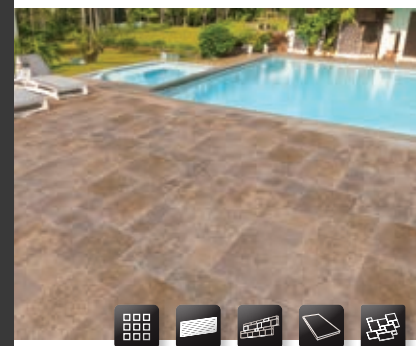

Noce Travertine Tumbled Paver

Noce paver tiles are a versatile option for both indoor and outdoor use. Available in materials such as natural stone, porcelain, or concrete, they offer different textures, durability levels, and maintenance characteristics to suit various design needs.

Available in following sizes
6×12×1.25 - 12×12×1.25 - 16×16×1.25 - 16×24×1.25 -
12×24×1.25 - 24×24×1.25 - French Pattern 1.25