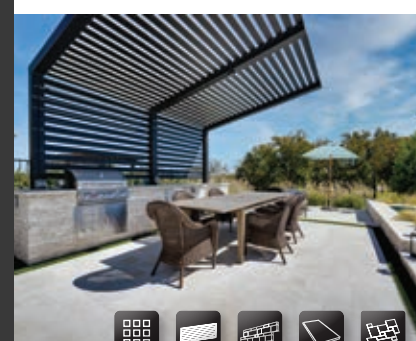

Platinum Ice Marble Sand Blasted Paver

For Faber Platinum Ice paver tiles, applying a premium sealant is recommended to reduce staining and moisture penetration. Routine cleaning and proper care will maintain the marble's look and durability for years to come.

Available in following sizes
16×24×1.25 - 12×24×1.25 - 24×24×1.25 - French Pattern 1.25