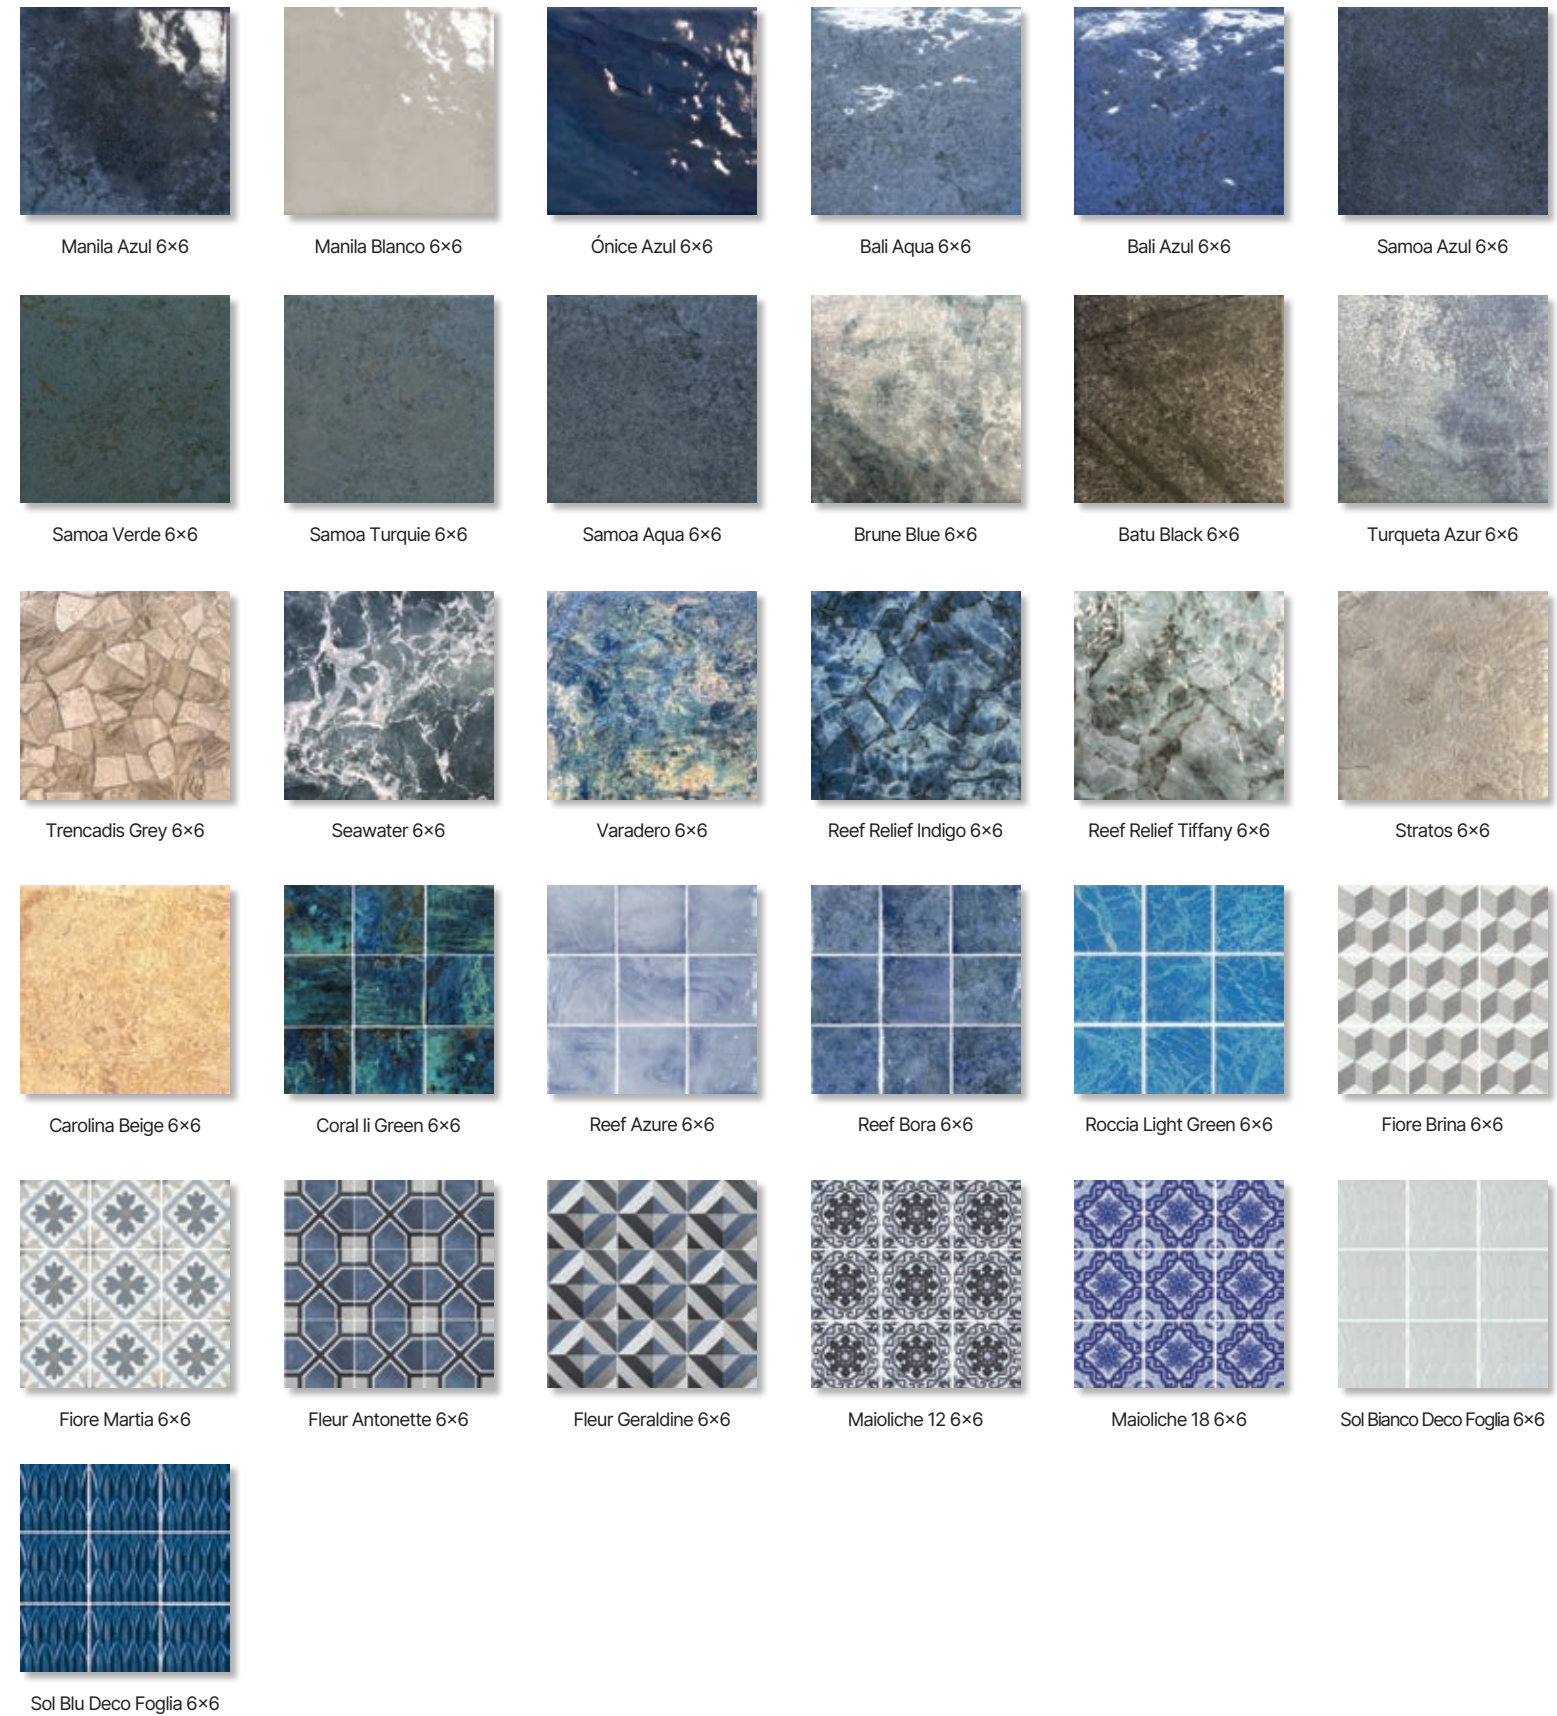

Pool Tile

Pool tiles create unique and esthetic lines in pool applications. These excellent tiles are with proper care, they withstand the moisture and chemicals of the pool for many years.