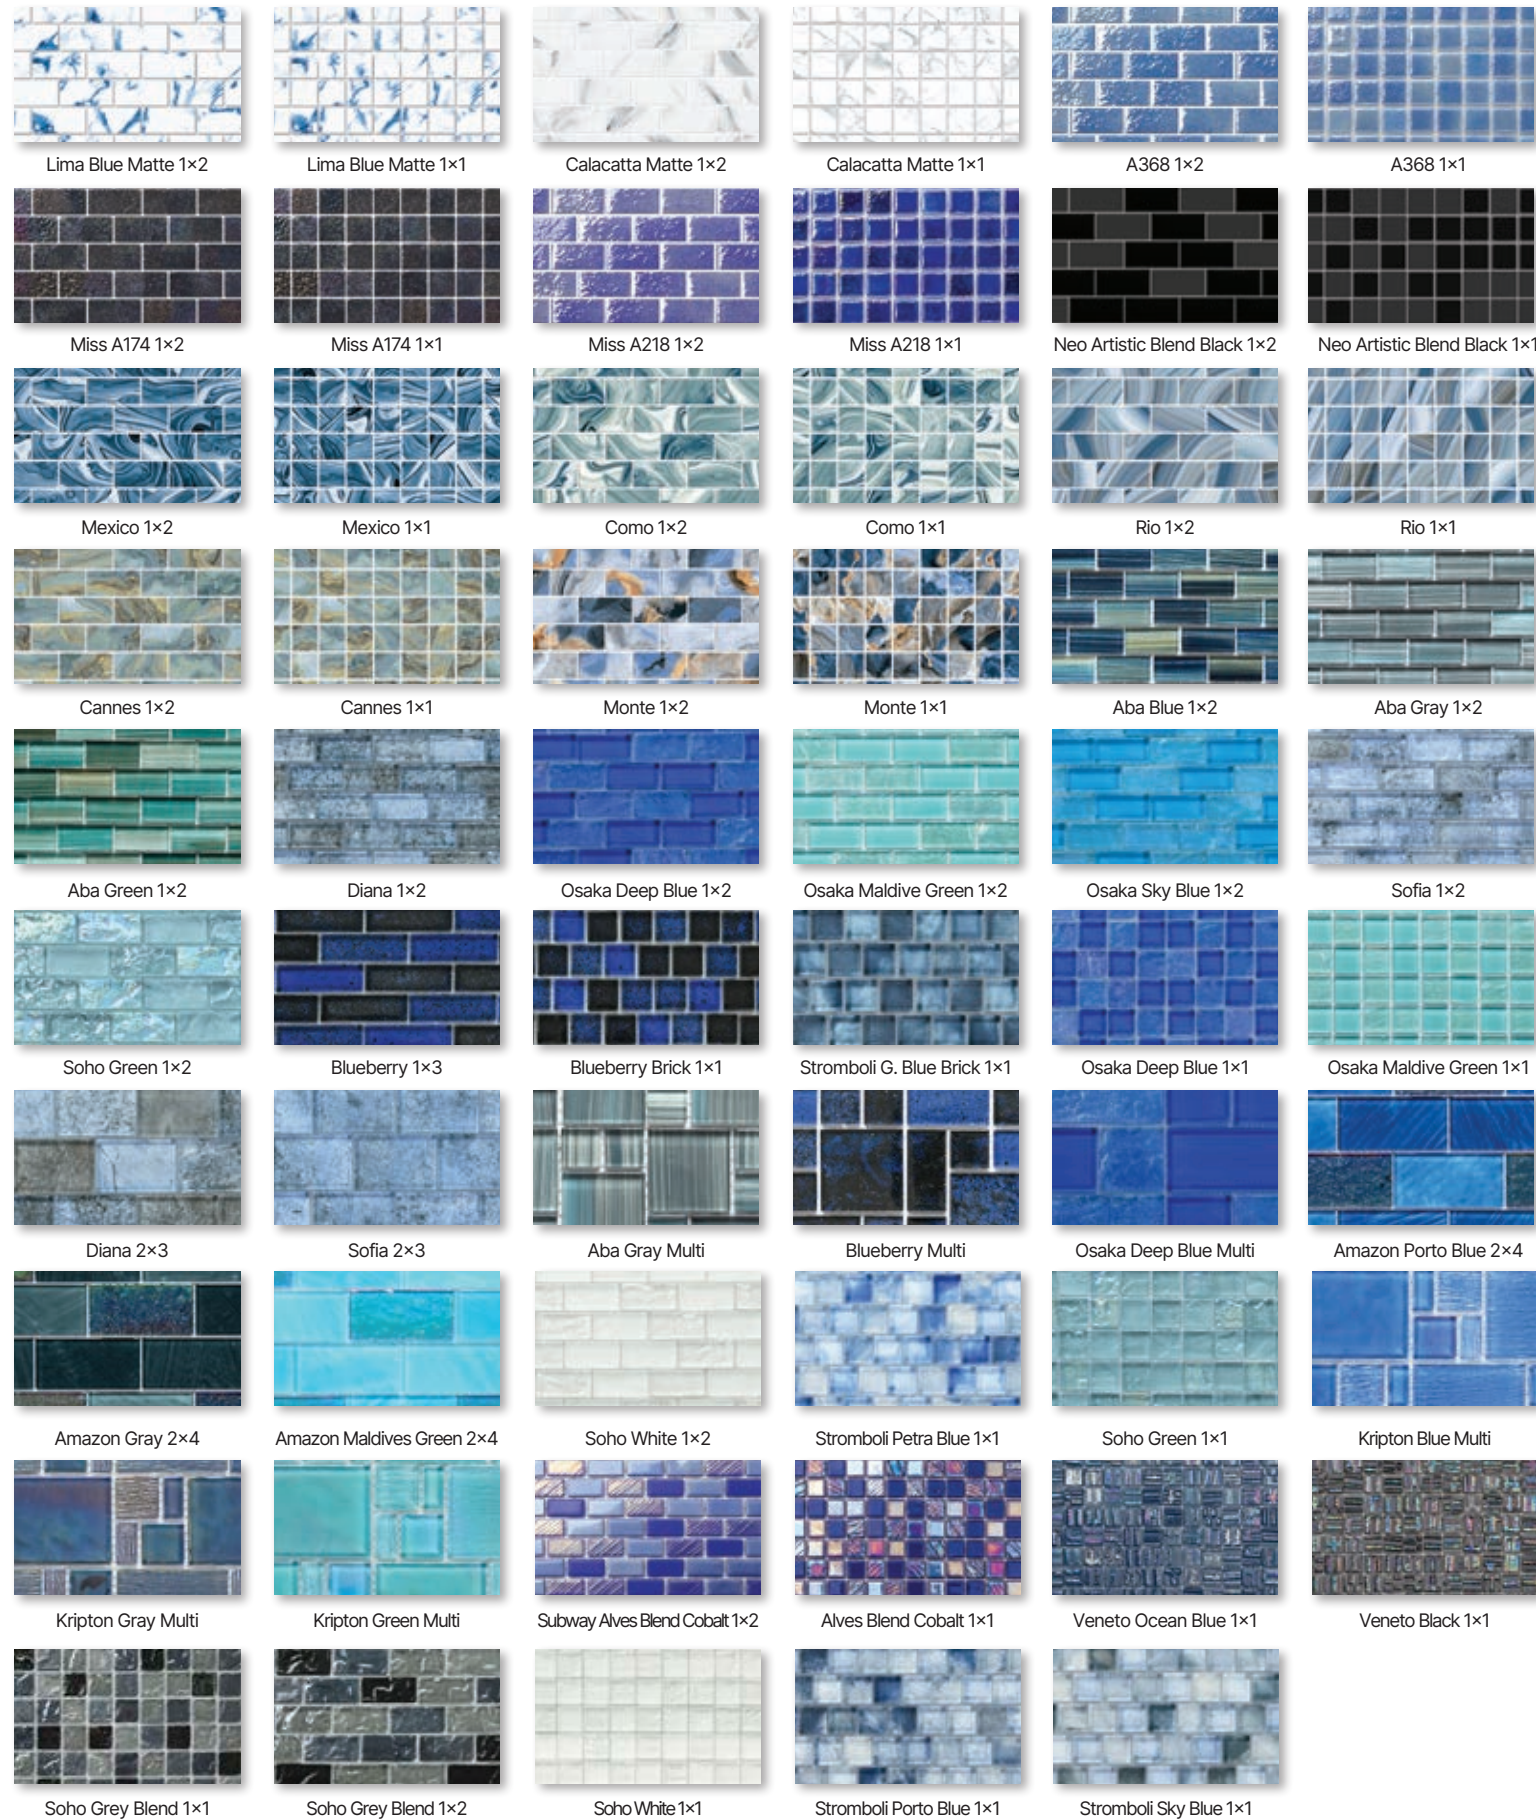

Classic Light Travertine Plank 6x24

Basalt Plank 6x24

Tundra Grey Marble Plank 6x24

Silver Travertine Plank 6x24

Vanilla Limestone Plank 6x24

Toros Black Marble Plank 6x24

Noce Travertine Plank 6x24

Sky White Marble Plank 6x24

Platinum Ice 1x2 Split Face

Ivory 2x4 Split Face

Autumn 2x4 Split Face

Noce 2x4 Split Face

Bianco Royal 2x4 Split Face

Silver 2x4 Split Face

Vanilla 2x4 Split Face

Sky White 2x4 Split Face

Toros Black 2x4 Split Face

Light Walnut 2x4 Split Face

Phantom 2x4 Split Face

Platinum Ice 2x4 Split Face

Glass Mosaics

Glass mosaics add light, color, and refinement to architectural surfaces. Their reflective quality enhances depth and brightness, making them ideal for kitchens, bathrooms, pools, and feature walls. Durable, moisture-resistant, and easy to maintain, they deliver a clean, contemporary aesthetic with lasting visual impact.