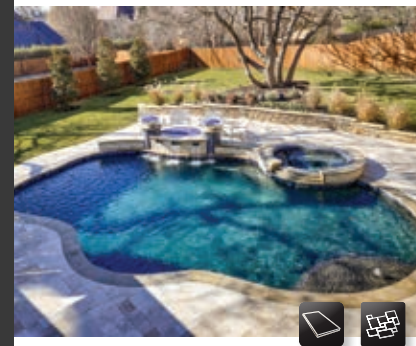

Nuance Travertine Tumbled Paver

Nuance travertine paver tiles are a refined choice for indoor and outdoor spaces. Made from natural travertine, they feature subtle tonal variation and a contemporary look with timeless stone character.

Available in following sizes
6×12×1.25 - 12×12×1.25 - 16×16×1.25 - 16×24×1.25 -
12×24×1.25 - 24×24×1.25 - French Pattern 1.25