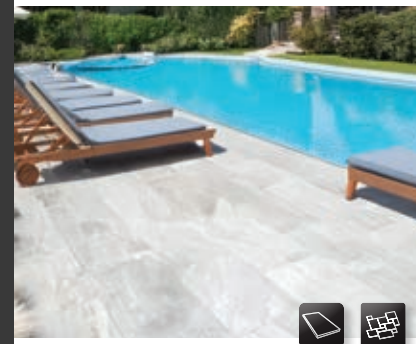

Euro Ice Marble Sand Blasted Paver

Euro Ice Marble Sandblasted Paver features a soft white tone and a slip-resistant sandblasted surface, ideal for pool decks and outdoor areas. Durable, low-maintenance, and clean in appearance, it suits modern exterior design.

Available in following sizes
16×24×1.25 - 12×24×1.25 - 24×24×1.25 - French Pattern 1.25